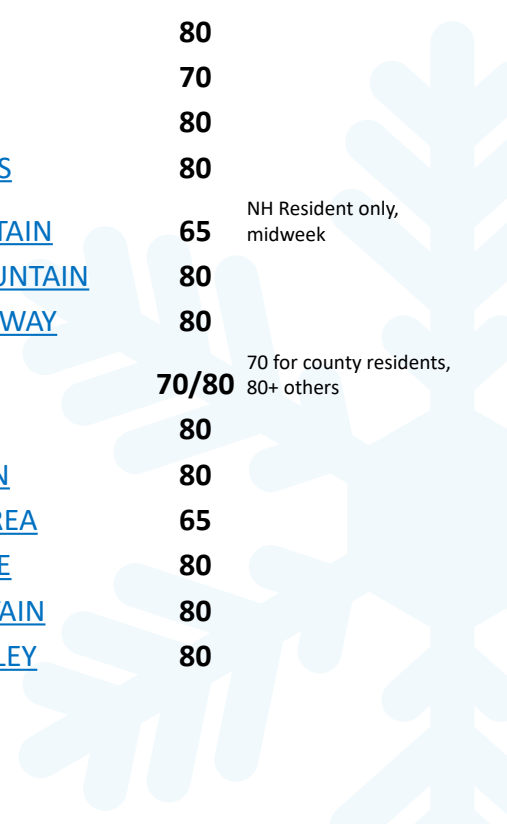

138 US and Canadian Resorts Where Seniors Ski Free During the 2018-19 Season*

(Age Requirement Indicated for Each Resort)

AK	MOOSE MOUNTAIN	70	:	MI	BOYNE HIGHLANDS	80	
AR	MT LEMMON SKI VALLEY	70	:		BOYNE MOUNTAIN	80	
CA	BEAR VALLEY	70	:		CANNONSBURG	70	
	DODGE RIDGE	82	:		CRYSTAL MOUNTAIN	80	
	MAMMOTH MOUNTAIN	80	:		MT HOLIDAY	65	
	MOUNTAIN HIGH	70	:		MT ZION	62	
	ROYAL GORGE X-C	75	XC Only		NUB'S NOB	70	
	SNOW VALLEY	70	:		SHANTY CREEK	70	
CO	MONARCH MOUNTAIN	69	:		SNOW SNAKE	70	
	PURGATORY	80	:	MN	WELCH VILLAGE	90	
	SKI COOPER	80	:	MT	BRIDGER BOWL	80	
	SUNLIGHT MOUNTAIN	80	:		WHITEFISH	70	
	TELEURIDE	80	:	NV	DIAMOND PEAK	80	
	WOLF CREEK	80	:	NH	BRETTON WOODS	80	
ID	LOOKOUT PASS	80	:		CANNON MOUNTAIN	65	NH Resident only, midweek
	SCHWEITZER MOUNTAIN	80	:		CRANMORE MOUNTAIN	80	
ME	BIG ROCK MOUNTAIN	75	:		DARTMOUTH SKIWAY	80	
	BLACK MOUNTAIN OF MAINE	75	:		GUNSTOCK	70/80	70 for county residents, 80+ others
	CAMDEN SKI BOWL	70	:		KING PINE	80	
	MT ABRAM	80	:		LOON MOUNTAIN	80	
	SUGARLOAF	80	:		MCINTYRE SKI AREA	65	
	SUNDAY RIVER	80	:		MOUNT SUNAPEE	80	
MD	WISP	70	:		RAGGED MOUNTAIN	80	
MA	OTIS RIDGE	70	:		WATERVILLE VALLEY	80	